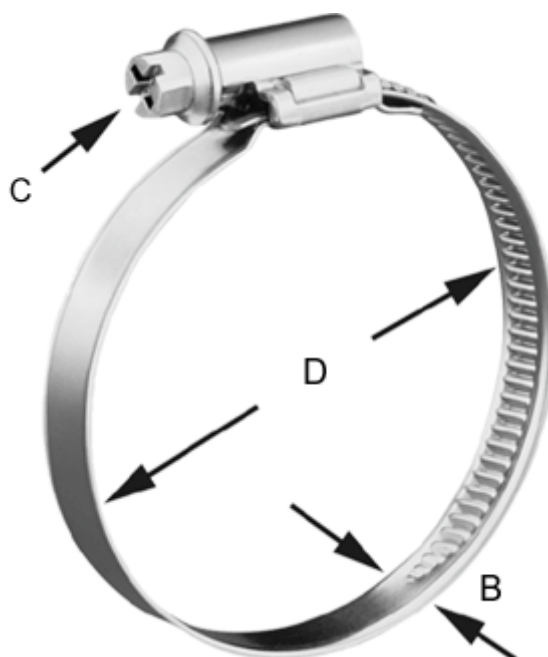

Article number: 021267702100

Description: Worm Drive Hose Clip  
TORRO 90-110/9 C7 W2

## Measures

---

C (screw type) = C7 - 7mm

Diameter D = 90-110

Width B = 9.0